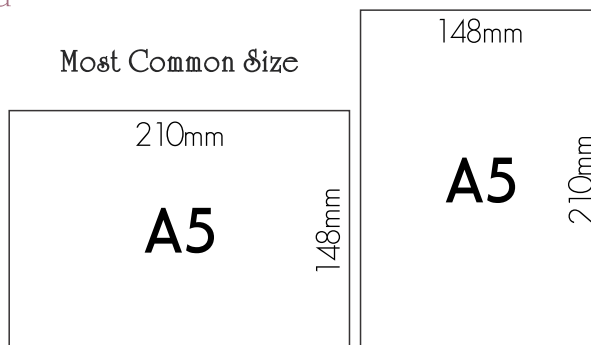

Materials that can be used:

- Paper Printing
- Superwood
- Perspex (different thicknesses, colours & finishes available)

WE PRINT WHITE

Colour Card Folded

From Q35 ea

Gloss Card Folded

From Q25 ea

Wood

From Q55 ea

Perspex

From Q80 ea

Most Common Size

* custom orders on request
Prices are subject to change without prior notice.